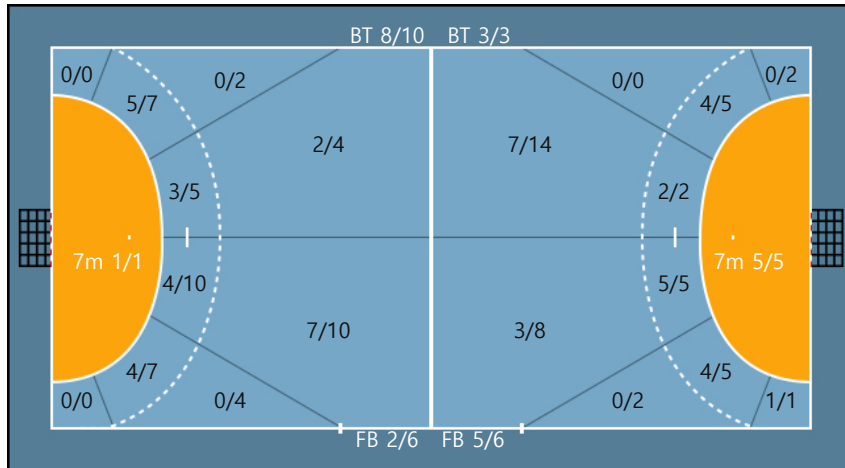

Post: 1 Blocked: 1

Team

Goals / Shots

Team		
5/9	0/1	7/11
3/6	0/2	0/3
4/7	0/0	7/10

Missed: 0 Post: 1 Blocked: 1

Offense

Defense

Goalkeepers