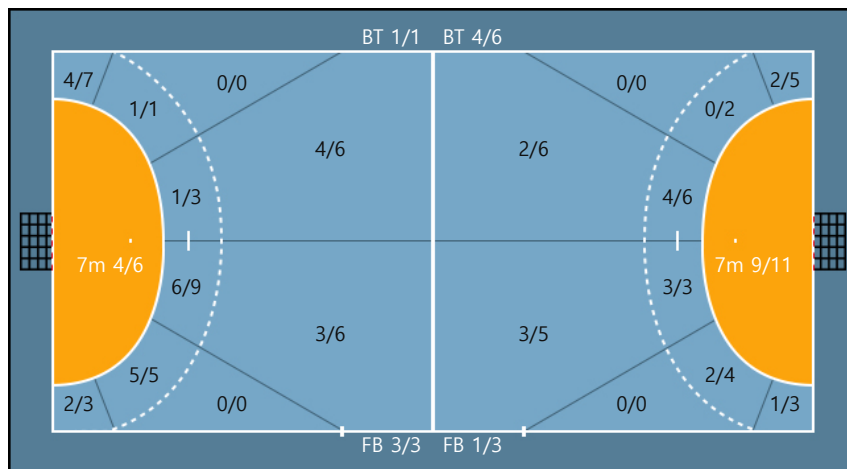

26. 강주빈		
1/1	0/0	0/0
0/0	0/0	0/0
1/1	0/0	0/0

29. 신다래		
2/3	0/0	0/0
0/3	0/0	0/0
3/3	0/0	0/0

Team

Goals / Shots

Team		
7/8	1/1	4/4
2/6	0/0	2/3
8/11	1/2	5/9

Missed: 0 Post: 2 Blocked: 1

**Offense**

**Defense**