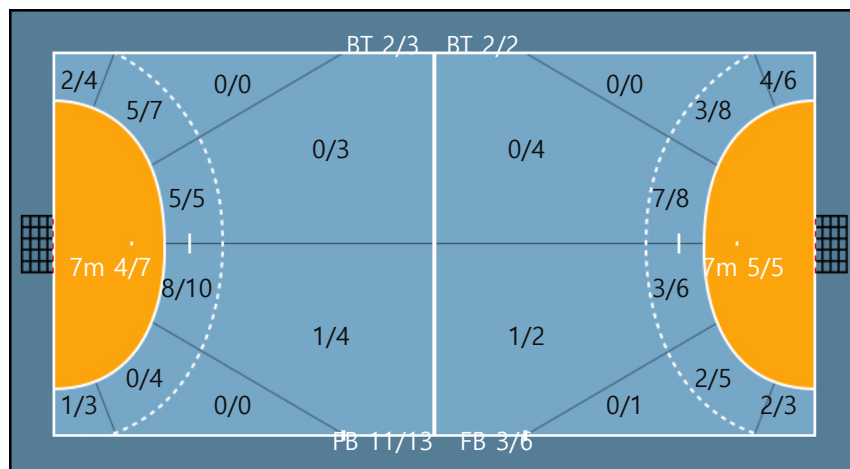

[SK 핸드볼 코리아리그(일반부)]

Shot Distribution

2023. 04. 16 14:00 SK핸드볼경기장

Referees : 구본욱 / 정진영
Technical officer : 이향걸 / 심경섭
MVP : 2. 정예영(경남개발공사)

경남개발공사

27

15 : 11
12 : 15

26

대구광역시청

대구광역시청

Players

Goals / Shots

2. 신민희		
0/0	0/0	0/0
0/0	0/0	0/0
0/0	0/0	0/0

7. 이원정		
0/0	0/0	0/0
0/0	0/0	0/0
0/0	0/0	0/0

9. 최경빈		
1/2	0/0	0/0
0/0	0/0	0/1
0/1	0/0	0/0

12. 이현정		
0/0	0/0	0/0
0/0	0/0	0/0
0/0	0/0	0/0

13. 김민진		
0/0	0/0	0/0
0/0	0/0	0/0
0/0	0/0	0/0

Post: 1

17. 박지원		
0/0	0/0	0/0
0/0	0/0	0/0
0/0	0/0	0/0

19. 허수림		
2/2	1/1	0/0
0/0	0/0	0/0
2/2	0/0	3/3

20. 황은진		
1/1	0/0	0/0
0/0	0/0	0/0
0/1	0/0	4/5

21. 김선화		
0/1	0/1	2/2
0/1	0/0	2/2
1/1	0/0	1/1

22. 김희진		
0/0	0/1	1/1
0/0	0/0	0/1
2/3	0/0	1/2

Post: 1

Post: 1

Missed: 1 Post: 2

23. 김아영		
0/0	0/0	1/1
0/1	0/0	0/0
1/2	0/0	0/0

24. 김예진		
0/0	0/0	0/0
0/0	0/0	0/0
0/0	0/0	0/0

27. 이혜원		
0/0	0/0	0/0
0/0	0/0	0/0
0/1	0/0	0/0

28. 안혜인		
0/0	0/0	0/0
0/0	0/0	0/0
0/0	0/0	0/0

56. 강은지		
0/0	0/0	0/0
0/0	0/0	0/0
0/0	0/0	0/0

Team

Goals / Shots

Team		
4/6	1/3	4/4
0/2	0/0	2/4
6/11	0/0	9/11

Missed: 1 Post: 5
Blocked: 0

Offense

Defense

Goalkeepers

Goals / Shots

56. 강은지		
6/6	0/0	6/7
2/2	0/2	3/5
5/10	1/1	4/8